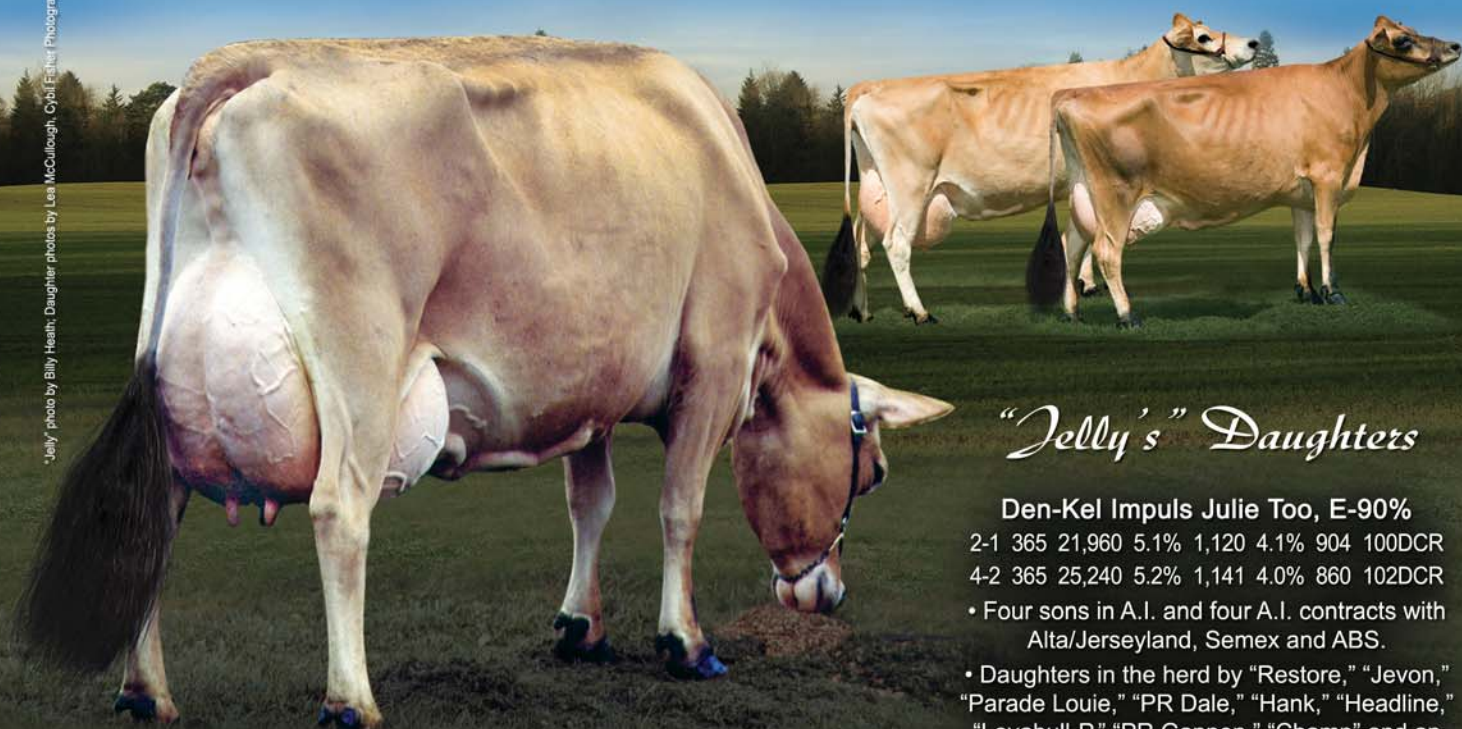

Powerful Production

A cow family with a lot of substance!

"Jelly's" Daughters

Den-Kel Impuls Julie Too, E-90%

2-1 365 21,960 5.1% 1,120 4.1% 904 100DCR
4-2 365 25,240 5.2% 1,141 4.0% 860 102DCR

- Four sons in A.I. and four A.I. contracts with Alta/Jerseyland, Semex and ABS.
- Daughters in the herd by "Restore," "Jevon," "Parade Louie," "PR Dale," "Hank," "Headline," "Lovabull-P," "PR Gannon," "Champ" and an E-90% daughter by "Sugardaddy."

Pictured top right

Den-Kel Matinee Jelly Two-ET, VG-83%

1-8 277 15,800 5.4% 858 3.8% 594 100DCR
2-7 305 17,650 5.1% 894 3.8% 671 102DCR

- Ranks on December Top 1½% JPI Cow List (+150)
- Her "Blackstone" daughter is just fresh and projected to 20,500—1,247—770 ME at 1-9.

Pictured top left

Den-Kel Artist Jel, VG-83%

2-0 305 18,480 5.0% 921 3.6% 671 101DCR
3-2 305 23,180 5.0% 1,153 3.6% 838 102DCR

- Ranks 152nd on December Top 1½% JPI Cow List (+166)

Also heifers in the herd by "Nimrod," "Impact," "Champ" and "Academy."

DEN-KEL LEMVIG *JELLY-ET*, E-92%

3-1	305	25,410	4.0%	1,029	3.3%	842	98DCR
4-1	305	28,380	4.1%	1,152	3.4%	975	DHIR
5-1	365	30,880	4.2%	1,307	3.5%	1,066	100DCR
6-7	305	28,820	4.3%	1,253	3.1%	905	100DCR
7-10	305	27,370	4.7%	1,274	3.3%	902	102DCR

Lifetime Production to Date:

222,390M, 9,629F, 7,505P in 7 lactations

"Jelly" was fresh again at 9-6 and gave 104 lbs. milk on her most recent test.

Dam: Hollyrock Marcus Julie, E-91%

8-0 305 26,340 3.8% 997 3.0% 783 99DCR

The next dam is Ogston Vertols Jayne, E-90% with 20,040M actual at 7-11.

DEN-KEL JERSEYS

Kip Keller and Robin Denniston-Keller

6476 N. Bergen Rd., Byron, NY 14422 | 585.548.2299 | denkeljerseys@aol.com
Visit us on the web at <http://denkeljerseys.usjersey.com>

2010 AJCA Lactation Average on 86 cows:

19,924M, 1,034F, 732P

Which ranks us 7th for fat among herds with 80-149 lactations